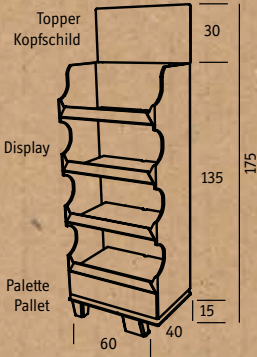

Maße in cm:
dimensions in cm:

»KIDS

8207100

VE | PU 1

Display 1/4 CHEP Palette | Display 1/4 CHEP Pallet

Maße 600 x 400 x 1300 mm

Dimensions 23.62 x 15.75 x 51.18 in.

#BACK TO SCHOOL :-)