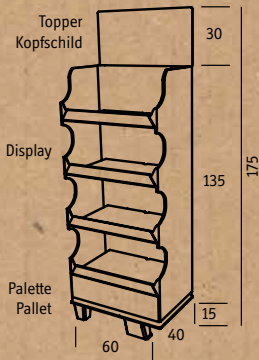

»**CONNECT PLATE 255mm**
MONSTERA LEAF
Großer Teller 255mm
Large Plate 255mm
6 x 4er Set
6 x set of 4

»**CONNECT PLATE 240mm**
Tiefer Teller 240mm
Soup Plate 240mm
6 x 4er Set
6 x set of 4

Maße in cm:
dimensions in cm: