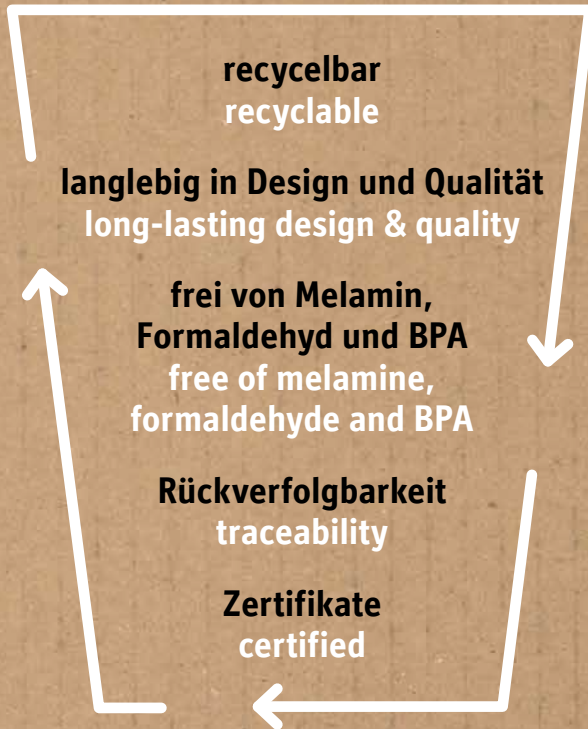

„Im Prinzip denken wir wie ein Start-up. Nur eben mit 95 Jahren Erfahrung. Und mit dieser großen Expertise sind wir auch einzigartig im Markt. Wir helfen unseren Kunden, nachhaltiger zu agieren und stehen für einzigartige, preisgekrönte Produkte, einen verantwortungsvollen Umgang mit Ressourcen und eine umweltschonende Produktion. Glück ist Nachhaltigkeit!“

Daniel Koziol
Geschäftsführer

International Sustainability
Et Carbon Certification

SMETA
BUREAU VERITAS
Certification

100%

UNSER QUALITÄTSVERPRECHEN
OUR PROMISE OF QUALITY

100% NATURAL

This innovative new material is made purely of bio-circular thermoplastics and woodfibers.

The circular thermoplastics are obtained exclusively from used sunflower and rapeseed oil from industry and gastronomy.

The oils are collected and converted in a special recycling process.

This is the first time that these materials have been put sensibly to further use; previously, they could only be thermally recycled. Moreover, no additional "new" resources are required.

The added bio-circular wood fibers are obtained from trees that are left over from forest maintenance and paper production waste.

All wood comes from Europe and is FSC®-certified.

The new material combines the positive characteristics of wood, such as insulating properties and naturalness, with the advantages of thermoplastics, including elasticity, lightness and individual colorability. The material is free of melamine, BPA and bamboo, of course food-safe and fully recyclable.