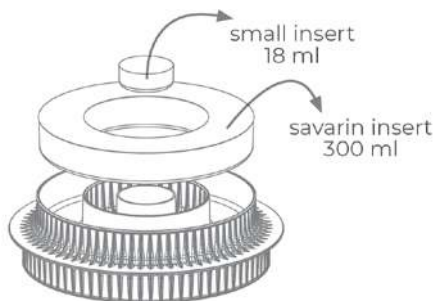

Pcs/Master: 6

EAN: 8051085318308

Lato A - Side A - Face A

Lato B - Side B - Face B

Ruota lo stampo
Flip the mould
Tourner le moule

+

INSERTO BUCHE & CAKE

Item: 20.404.13.0065
 Small insert: 200x35 h30mm
 Big insert: 220x50 h40mm
 Volume Small insert: 190ml
 Volume big insert: 400ml
 Pcs/Master: 6
 EAN: 8051085318261